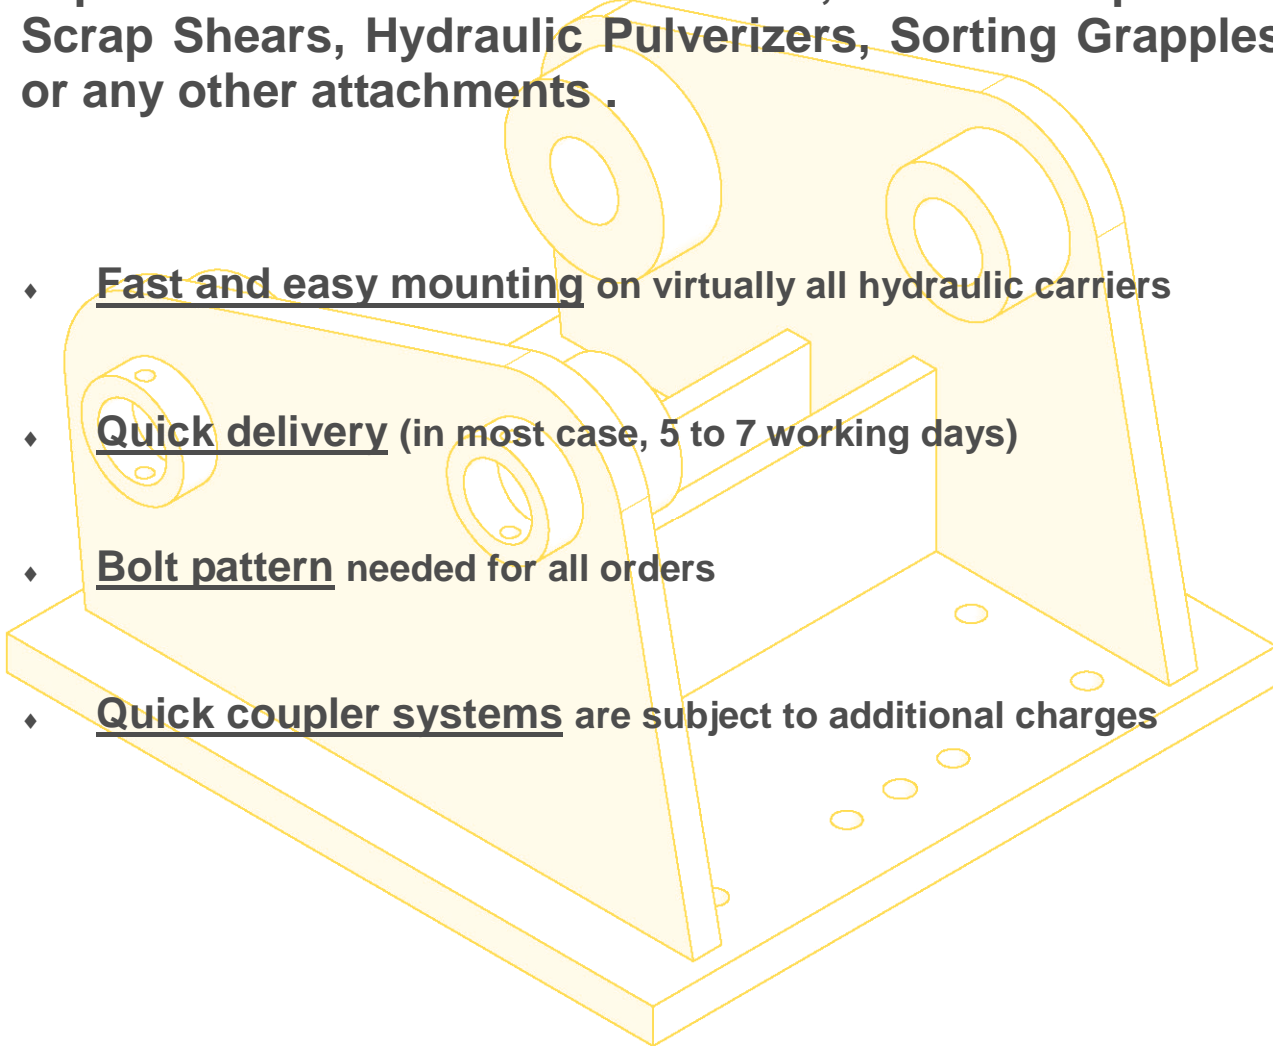

Mounting Bracket Caps

For Hydraulic Rock Breakers
& Attachments

Mounting Bracket Caps

Muscle Mate offers a wide range of mounting bracket caps to fit all kinds of Breakers, Plate Compactors, Scrap Shears, Hydraulic Pulverizers, Sorting Grapples, or any other attachments .

- ◆ Fast and easy mounting on virtually all hydraulic carriers
- ◆ Quick delivery (in most case, 5 to 7 working days)
- ◆ Bolt pattern needed for all orders
- ◆ Quick coupler systems are subject to additional charges