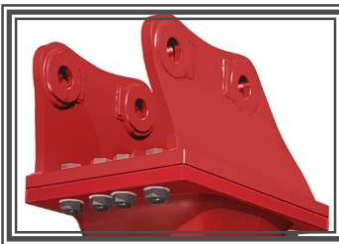

Mounting Bracket Caps

For Hydraulic Rock Breakers
& Attachments

Mounting Bracket Caps

Muscle Mate offers a wide range of mounting bracket caps to fit all kinds of Breakers, Plate Compactors, Scrap Shears, Hydraulic Pulverizers, Sorting Grapples, or any other attachments .

- ◆ Fast and easy mounting on virtually all hydraulic carriers
- ◆ Quick delivery (in most case, 5 to 7 working days)
- ◆ Bolt pattern needed for all orders
- ◆ Quick coupler systems are subject to additional charges